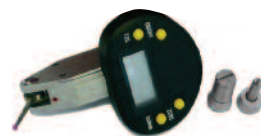

## Digital indicator

- 0-12.7mm/0-1/2"
- Push button controls. Met/imp. Off/on. Zero
- Resolution 0.01mm/0.0005"
- Stem or lug mounting
- Stem diameter 5/16"

Item No. 9057 Replacement battery Item No. 8850A

## Dial test indicator

- Range 0-0.5mm/0-0.2"
- Resolution 0.01mm/0.0005"
- On/off. Zero setting
- Metric/imperial setting
- Tolerance pre-setting function
- Dovetail mounting

Item No. 5572 Replacement battery Item No. 8850A